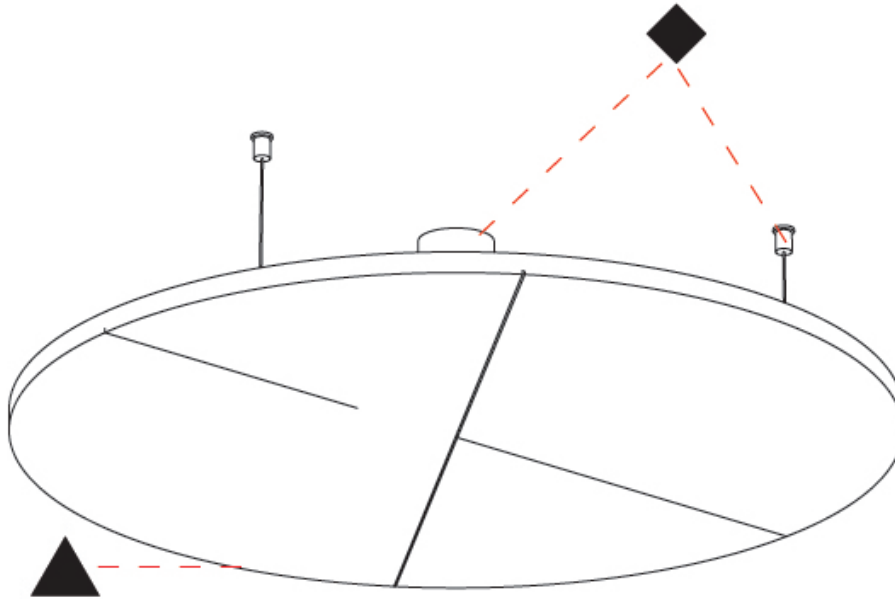

GLORIOUS ACOUSTIC LIGHT PANEL SUSPENSION

A300714-

PROJECT	_____
TYPE	_____
SPECIFIER	_____
QUANTITY	_____
DATE	_____

A