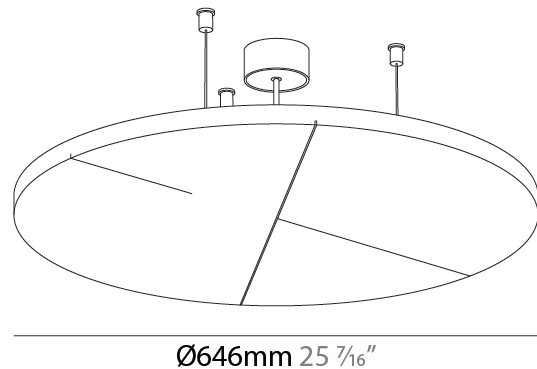

1. To build a product code in our configurator select the specify button on the base model # product page
2. To build a manual product code on this datasheet choose from the options listed below in blue font and add the suffix to the base model #

GENERAL

Series: Glorious Acoustic Light Panel
Partner: Prolicht
Division: Architectural
Installation: Suspension
Product Type: Acoustic
Mounting Location: Ceiling
Light Distribution: Indirect

PHYSICAL

Shape: Round
Diameter (mm): 646
Diameter (in): 27 ⁷/₁₆
Height (mm): 54
Height (in): 2 ¹/₈

Fixture Finish: SSR / BKV / CWI / CRY / HAB / UFT / ITA / RUA / FTG / MYG / LOD / PUS / FRO / FUP / KIA / POP / BLS / SPG / MEY / GOH / CHC / COM / ABZ / JAG / OBR / MOS / ROR

Acoustic Finish: SFW / CYW / SEE / SYN / MTS / PMB / TTN / CYB / STO / DPE / BES / SHB / ARE / ANE / VRD / CRF

Fixture Material: Aluminum
Primary Material: Acoustic

Cable Details: 2000mm / 78 3/4" or 6000mm / 236 1/4" Transparent Cable

ELECTRICAL

Lamp Type: LED (Zhaga Standard)
Input Wattage (W): 10
Total Output Wattage (W): 9.1
Dimming: Non-Dimmable
Driver Included: Yes
Driver Location: Integrated
Driver Type: Constant Current - Universal
Driver Class: Class 2
Input Voltage (V): 120 - 277

LED

Max. Delivered Lumen (lm): 701 / 708 / 730 / 751
Nominal Lumen (lm): 855 / 864 / 890 / 916
CRI: >90 CRI
Lamp Life (hrs): 50000

OPTICAL

RATINGS AND CERTIFICATIONS

Certified By: CSA Certified to UL and CSA Standards
IP rating: IP20