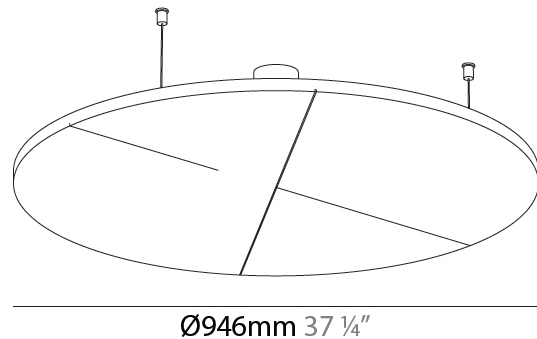

1. To build a product code in our configurator select the specify button on the base model # product page
2. To build a manual product code on this datasheet choose from the options listed below in blue font and add the suffix to the base model #

GENERAL

Series: Glorious Acoustic Light Panel
Partner: Prolicht
Division: Architectural
Installation: Suspension
Product Type: Acoustic
Mounting Location: Ceiling
Light Distribution: Indirect

PHYSICAL

Shape: Round
Diameter (mm): 946
Diameter (in): 37 1/4
Height (mm): 54
Height (in): 2 1/8

Fixture Finish: SSR / BKV / CWI / CRY / HAB / UFT / ITA / RUA / FTG / MYG / LOD / PUS / FRO / FUP / KIA / POP / BLS / SPG / MEY / GOH / CHC / COM / ABZ / JAG / OBR / MOS / ROR

Acoustic Finish: SFW / CYW / SEE / SYN / MTS / PMB / TTN / CYB / STO / DPE / BES / SHB / ARE / ANE / VRD / CRF

Fixture Material: Aluminum
Primary Material: Acoustic

Cable Details: 2000mm / 78 3/4" or 6000mm / 236 1/4" Transparent Cable

ELECTRICAL

Lamp Type: LED (Zhaga Standard)
Input Wattage (W): 24
Total Output Wattage (W): 21.8
Dimming: Non-Dimmable
Driver Included: Yes
Driver Location: Integrated
Driver Type: Constant Current - Universal
Driver Class: Class 2
Input Voltage (V): 120 - 277

LED

Max. Delivered Lumen (lm): 1753 / 1771 / 1824 / 1877
Nominal Lumen (lm): 2138 / 2160 / 2225 / 2290
CRI: >90 CRI
Lamp Life (hrs): 50000

OPTICAL

RATINGS AND CERTIFICATIONS

Certified By: CSA Certified to UL and CSA Standards
IP rating: IP20