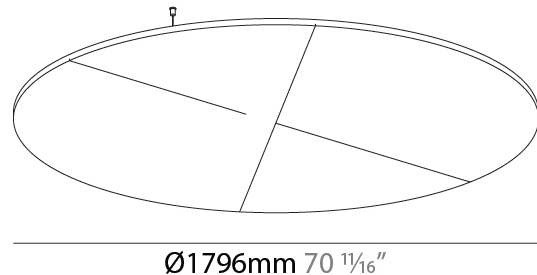

1. To build a product code in our configurator select the specify button on the base model # product page
2. To build a manual product code on this datasheet choose from the options listed below in blue font and add the suffix to the base model #

GENERAL

Series: Glorious Acoustic Light Panel
Partner: Prolicht
Division: Architectural
Installation: Suspension
Product Type: Acoustic
Mounting Location: Ceiling
Light Distribution: Indirect

PHYSICAL

Shape: Round
Diameter (mm): 1796
Diameter (in): 70 11/16
Height (mm): 54
Height (in): 2 1/8

Fixture Finish: SSR / BKV / CWI / CRY / HAB / UFT / ITA / RUA / FTG / MYG / LOD / PUS / FRO / FUP / KIA / POP / BLS / SPG / MEY / GOH / CHC / COM / ABZ / JAG / OBR / MOS / ROR

Acoustic Finish: SFW / CYW / SEE / SYN / MTS / PMB / TTN / CYB / STO / DPE / BES / SHB / ARE / ANE / VRD / CRF

Fixture Material: Aluminum
Primary Material: Acoustic

Cable Details: 2000mm / 78 3/4" or 6000mm / 236 1/4" Transparent Cable

ELECTRICAL

Lamp Type: LED (Zhaga Standard)
Input Wattage (W): 43
Total Output Wattage (W): 39.1
Dimming: Non-Dimmable
Driver Included: Yes
Driver Location: Integrated
Driver Type: Constant Current - Universal
Driver Class: Class 2
Input Voltage (V): 120 - 277

LED

Max. Delivered Lumen (lm): 2156 / 3188 / 3284 / 3379
Nominal Lumen (lm): 3849 / 3888 / 4005 / 4121
CRI: >90 CRI
Lamp Life (hrs): 50000

OPTICAL

RATINGS AND CERTIFICATIONS

Certified By: CSA Certified to UL and CSA Standards
IP rating: IP20