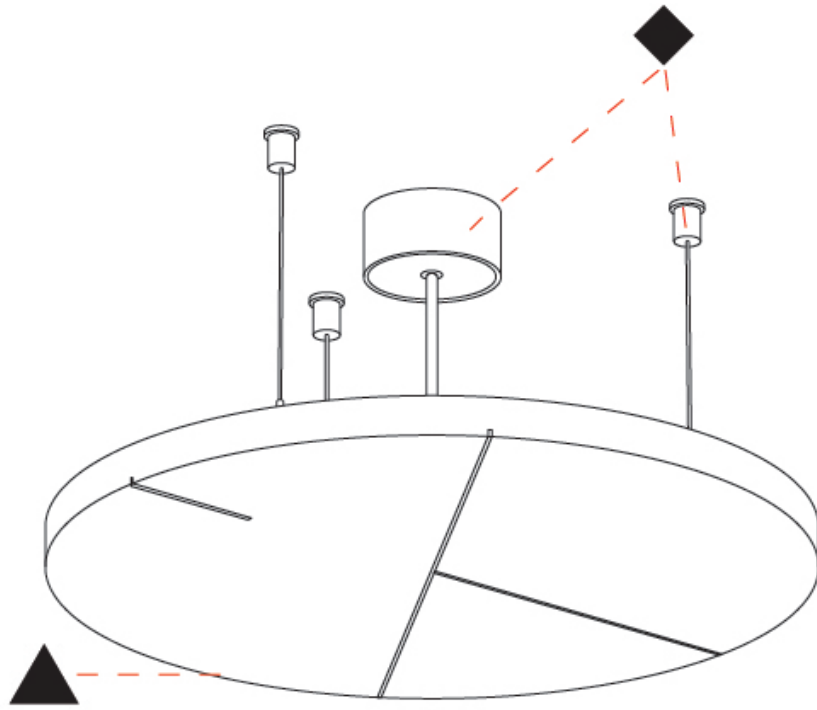

Ø446mm 17 ⁹/₁₆"

GLORIOUS ACOUSTIC LIGHT PANEL SUSPENSION

A300712-

PROJECT	_____
TYPE	_____
SPECIFIER	_____
QUANTITY	_____
DATE	_____

PROJECT
TYPE
SPECIFIER
QUANTITY
DATE

GLORIOUS ACOUSTIC LIGHT PANEL SUSPENSION