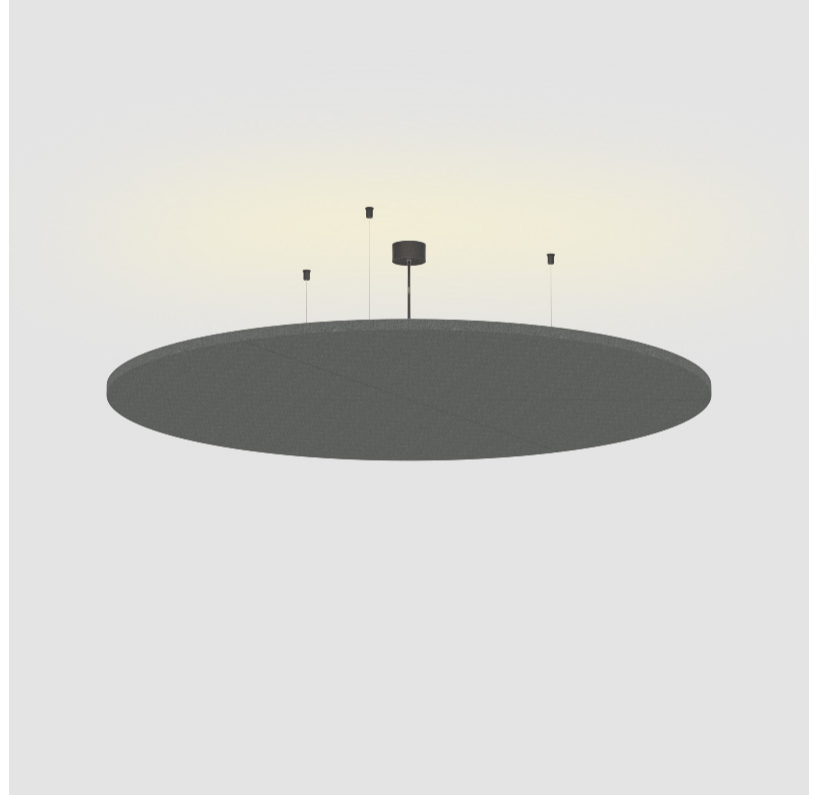

1. To build a product code in our configurator select the specify button on the base model # product page
2. To build a manual product code on this datasheet choose from the options listed below in blue font and add the suffix to the base model #

GENERAL

Series: Glorious Acoustic Light Panel
Partner: Prolicht
Division: Architectural
Installation: Suspension
Product Type: Acoustic
Mounting Location: Ceiling
Light Distribution: Indirect

PHYSICAL

Shape: Round
Diameter (mm): 1416
Diameter (in): 65 ³/₄
Width (mm): 54
Height (mm): 54
Height (in): 2 ¹/₈
Fixture Finish: SSR / BKV / CWI / CRY / HAB / UFT / ITA / RUA / FTG / MYG / LOD / PUS / FRO / FUP / KIA / POP / BLS / SPG / MEY / GOH / CHC / COM / ABZ / JAG / OBR / MOS / ROR
Acoustic Finish: SFW / CYW / SEE / SYN / MTS / PMB / TTN / CYB / STO / DPE / BES / SHB / ARE / ANE / VRD / CRF
Fixture Material: Aluminum
Primary Material: Acoustic
Cable Details: 2000mm / 78 3/4" or 6000mm / 236 1/4" Transparent Cable

ELECTRICAL

Lamp Type: LED (Zhaga Standard)
Input Wattage (W): 23.8
Total Output Wattage (W): 21.8
Dimming: Non-Dimmable
Driver Included: Yes
Driver Location: Integrated
Driver Type: Constant Current - Universal
Driver Class: Class 2
Input Voltage (V): 120 - 277

LED

Max. Delivered Lumen (lm): 1753 / 1771 / 1824 / 1877
Nominal Lumen (lm): 2138 / 2160 / 2225 / 2290
CRI: >90 CRI
Lamp Life (hrs): 50000

OPTICAL

RATINGS AND CERTIFICATIONS

Certified By: CSA Certified to UL and CSA Standards
IP rating: IP20

Ø1416mm 55 3/4"