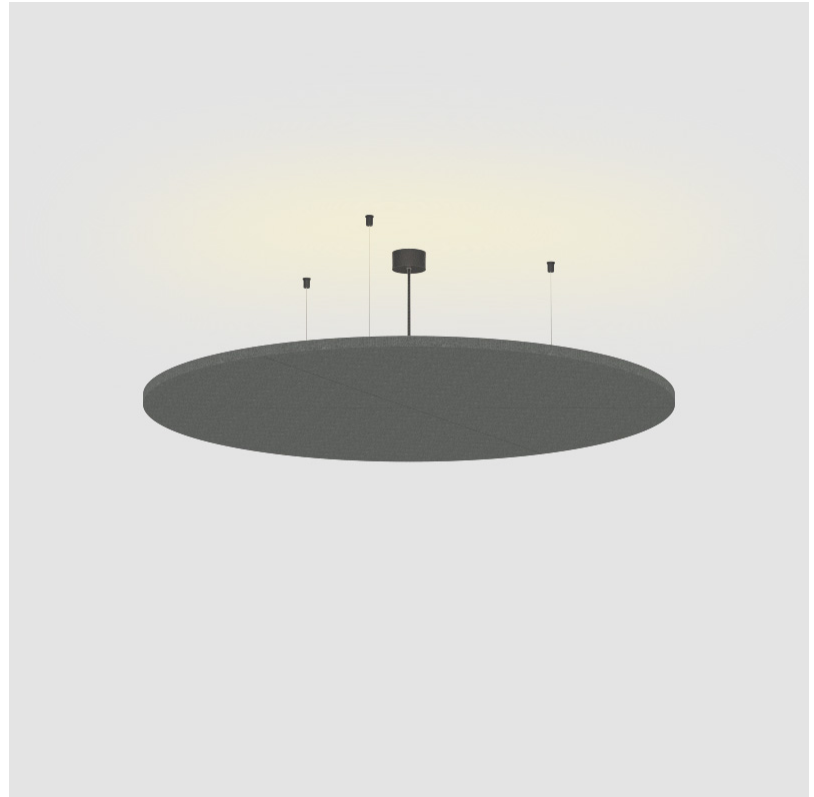

1. To build a product code in our configurator select the specify button on the base model # product page
2. To build a manual product code on this datasheet choose from the options listed below in blue font and add the suffix to the base model #

GENERAL

Series: Glorious Acoustic Light Panel
Partner: Prolicht
Division: Architectural
Installation: Suspension
Product Type: Acoustic
Mounting Location: Ceiling
Light Distribution: Indirect

PHYSICAL

Shape: Round
Diameter (mm): 1246
Diameter (in): 49 1/16
Height (mm): 54
Height (in): 2 1/8

Fixture Finish: SSR / BKV / CWI / CRY / HAB / UFT / ITA / RUA / FTG / MYG / LOD / PUS / FRO / FUP / KIA / POP / BLS / SPG / MEY / GOH / CHC / COM / ABZ / JAG / OBR / MOS / ROR

Acoustic Finish: SFW / CYW / SEE / SYN / MTS / PMB / TTN / CYB / STO / DPE / BES / SHB / ARE / ANE / VRD / CRF

Fixture Material: Aluminum
Primary Material: Acoustic

Cable Details: 2000mm / 78 3/4" or 6000mm / 236 1/4" Transparent Cable

ELECTRICAL

Lamp Type: LED (Zhaga Standard)
Input Wattage (W): 23.8
Total Output Wattage (W): 21.8
Dimming: Non-Dimmable
Driver Included: Yes
Driver Location: Integrated
Driver Type: Constant Current - Universal
Driver Class: Class 2
Input Voltage (V): 120 - 277

LED

Max. Delivered Lumen (lm): 1753 / 1771 / 1824 / 1877
Nominal Lumen (lm): 2138 / 2160 / 2225 / 2290
CRI: >90 CRI
Lamp Life (hrs): 50000

OPTICAL

RATINGS AND CERTIFICATIONS

Certified By: CSA Certified to UL and CSA Standards
IP rating: IP20

Ø1246mm 49 1/16"