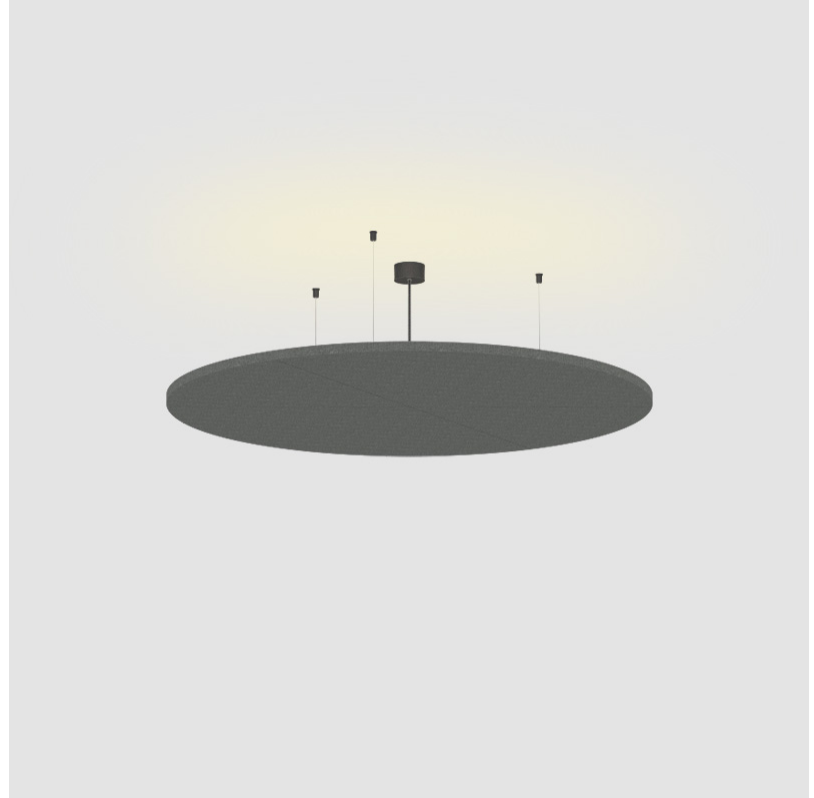

1. To build a product code in our configurator select the specify button on the base model # product page
2. To build a manual product code on this datasheet choose from the options listed below in blue font and add the suffix to the base model #

GENERAL

Series: Glorious Acoustic Light Panel
Partner: Prolicht
Division: Architectural
Installation: Suspension
Product Type: Acoustic
Mounting Location: Ceiling
Light Distribution: Indirect

PHYSICAL

Shape: Round
Diameter (mm): 946
Diameter (in): 37 1/4
Height (mm): 54
Height (in): 2 1/8

Fixture Finish: SSR / BKV / CWI / CRY / HAB / UFT / ITA / RUA / FTG / MYG / LOD / PUS / FRO / FUP / KIA / POP / BLS / SPG / MEY / GOH / CHC / COM / ABZ / JAG / OBR / MOS / ROR

Acoustic Finish: SFW / CYW / SEE / SYN / MTS / PMB / TTN / CYB / STO / DPE / BES / SHB / ARE / ANE / VRD / CRF

Fixture Material: Aluminum
Primary Material: Acoustic

Cable Details: 2000mm / 78 3/4" or 6000mm / 236 1/4" Transparent Cable

ELECTRICAL

Lamp Type: LED (Zhaga Standard)
Input Wattage (W): 24
Total Output Wattage (W): 21.8
Dimming: Non-Dimmable
Driver Included: Yes
Driver Location: Integrated
Driver Type: Constant Current - Universal
Driver Class: Class 2
Input Voltage (V): 120 - 277

LED

Max. Delivered Lumen (lm): 1753 / 1771 / 1824 / 1877
Nominal Lumen (lm): 2138 / 2160 / 2225 / 2290
CRI: >90 CRI
Lamp Life (hrs): 50000

OPTICAL

RATINGS AND CERTIFICATIONS

Certified By: CSA Certified to UL and CSA Standards
IP rating: IP20