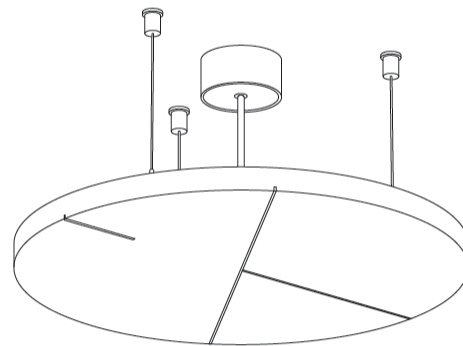

1. To build a product code in our configurator select the specify button on the base model # product page
2. To build a manual product code on this datasheet choose from the options listed below in blue font and add the suffix to the base model #

GENERAL

Series: Glorious Acoustic Light Panel
Partner: Prolicht
Division: Architectural
Installation: Suspension
Product Type: Acoustic
Mounting Location: Ceiling
Light Distribution: Indirect

PHYSICAL

Shape: Round
Diameter (mm): 446
Diameter (in): 17 ⁹/₁₆
Height (mm): 54
Height (in): 2 ¹/₈

Fixture Finish: SSR / BKV / CWI / CRY / HAB / UFT / ITA / RUA / FTG / MYG / LOD / PUS / FRO / FUP / KIA / POP / BLS / SPG / MEY / GOH / CHC / COM / ABZ / JAG / OBR / MOS / ROR

Acoustic Finish: SFW / CYW / SEE / SYN / MTS / PMB / TTN / CYB / STO / DPE / BES / SHB / ARE / ANE / VRD / CRF

Fixture Material: Aluminum
Primary Material: Acoustic

Cable Details: 2000mm / 78 3/4" or 6000mm / 236 1/4" Transparent Cable

ELECTRICAL

Lamp Type: LED (Zhaga Standard)
Input Wattage (W): 10
Total Output Wattage (W): 9.1
Dimming: Non-Dimmable
Driver Included: Yes
Driver Location: Integrated
Driver Type: Constant Current - Universal
Driver Class: Class 2
Input Voltage (V): 120 - 277

LED

Max. Delivered Lumen (lm): 701 / 708 / 730 / 751
Nominal Lumen (lm): 855 / 864 / 890 / 916
CRI: >90 CRI
Lamp Life (hrs): 50000

OPTICAL

RATINGS AND CERTIFICATIONS

Certified By: CSA Certified to UL and CSA Standards
IP rating: IP20

Ø446mm 17 ⁹/₁₆"