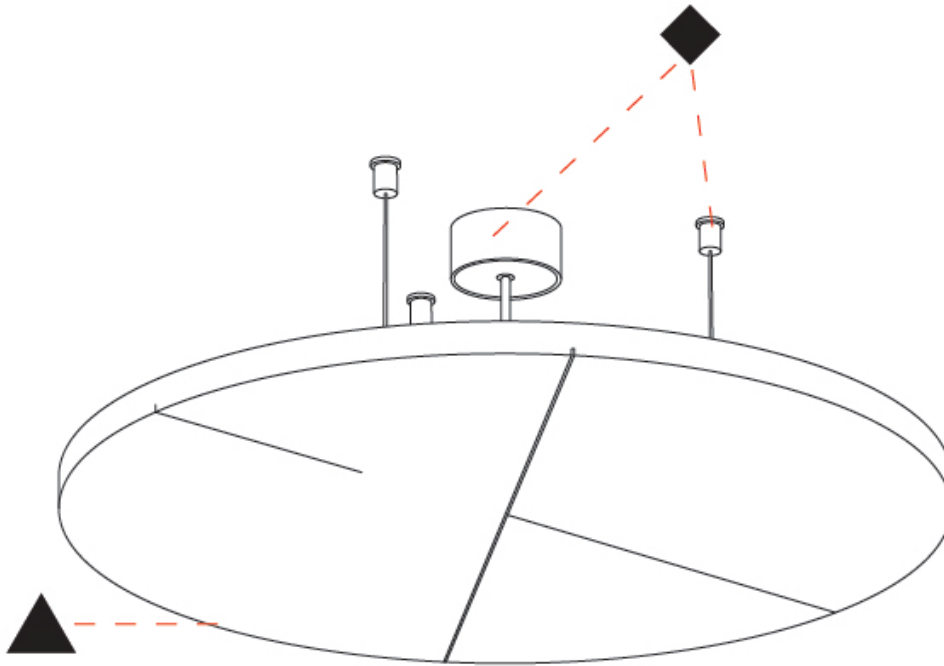

GLORIOUS ACOUSTIC LIGHT PANEL SUSPENSION

A300713-

PROJECT	_____
TYPE	_____
SPECIFIER	_____
QUANTITY	_____
DATE	_____