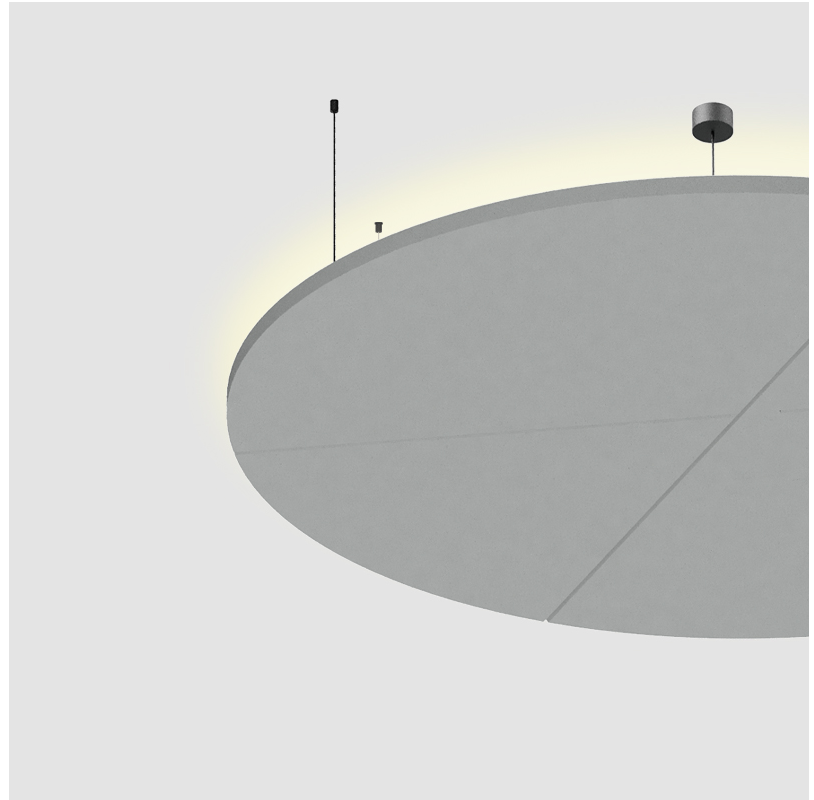

1. To build a product code in our configurator select the specify button on the base model # product page
2. To build a manual product code on this datasheet choose from the options listed below in blue font and add the suffix to the base model #

GENERAL

Series: Glorious Acoustic Light Panel
Partner: Prolicht
Division: Architectural
Installation: Suspension
Product Type: Acoustic
Mounting Location: Ceiling
Light Distribution: Indirect

PHYSICAL

Shape: Round
Diameter (mm): 446
Diameter (in): 17 ⁹/₁₆
Height (mm): 54
Height (in): 2 ¹/₈

Fixture Finish: SSR / BKV / CWI / CRY / HAB / UFT / ITA / RUA / FTG / MYG / LOD / PUS / FRO / FUP / KIA / POP / BLS / SPG / MEY / GOH / CHC / COM / ABZ / JAG / OBR / MOS / ROR

Acoustic Finish: SFW / CYW / SEE / SYN / MTS / PMB / TTN / CYB / STO / DPE / BES / SHB / ARE / ANE / VRD / CRF

Fixture Material: Aluminum
Primary Material: Acoustic

Cable Details: 2000mm / 78 3/4" or 6000mm / 236 1/4" Transparent Cable

ELECTRICAL

Lamp Type: LED (Zhaga Standard)
Input Wattage (W): 10
Total Output Wattage (W): 9.1
Dimming: Non-Dimmable
Driver Included: Yes
Driver Location: Integrated
Driver Type: Constant Current - Universal
Driver Class: Class 2
Input Voltage (V): 120 - 277

LED

Max. Delivered Lumen (lm): 701 / 708 / 730 / 751
Nominal Lumen (lm): 855 / 864 / 890 / 916
CRI: >90 CRI
Lamp Life (hrs): 50000

OPTICAL

RATINGS AND CERTIFICATIONS

Certified By: CSA Certified to UL and CSA Standards
IP rating: IP20

Ø446mm 17 ⁹/₁₆"